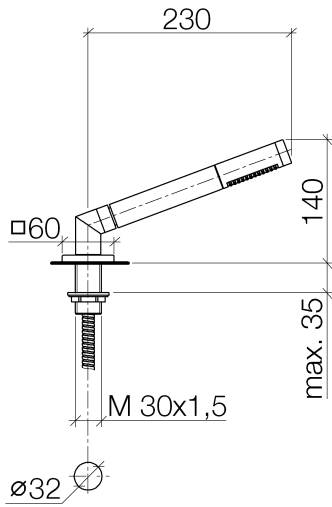

Hand shower set for bath rim or tile edge installation - Brushed Durabronz (23kt Gold)

IMO

27 702 980

Fits: IMO, MEM, CL.1, CYO

- COMPACT RAIN, max. flow rate 6.8 l/min (at 3 bar)
- with anti-scale system
- rosette 60 x 60 mm
- hole diameter 32 mm
- metal shower hose 2250mm with integrated anti-twist protection

Two-piece design allows hose to later be changed without dismantling the fitting.

Intrinsic protection against back flow.

	Brushed Durabronz (23kt Gold)	27 702 980-28
	Chrome	27 702 980-00
	Brushed Platinum	27 702 980-06
	Platinum	27 702 980-08
	Dark Chrome	27 702 980-19
	Brushed Light Gold	27 702 980-27
	Matte Black	27 702 980-33
	Brushed Champagne (22kt Gold)	27 702 980-46
	Champagne (22kt Gold)	27 702 980-47
	Brushed Chrome	27 702 980-93
	Brushed Dark Platinum	27 702 980-99

27 702 980

Flow rate chart

Certificates

Belgaqua_21-383- WRAS_2209005.
27_8.

Hand shower set for bath rim or tile edge installation - Brushed Durabronz (23kt Gold)

27 702 980

Parts for other finishes can be found here: Chrome

Spare parts list

No.	Item Number	Name	Quantity used	Delivery time
1	90 12 11 140 30-28	shower	1	20
2	04 24 04 287 00-28	nipple	1	20
3	90 14 20 002 00 90	seal	1	2
4	28 322 970-28	Metal shower hose 1/2" x 3/8" x 1750 mm - Brushed Durabronz (23kt Gold)	1	20
5	90 18 40 085 00 90	sleeve	1	2
6	09 27 68 003-28	rosette	1	20
7	09 30 01 090-07	sleeve	1	30
8	04 23 10 032 46 90	fixing set	1	2
9	09 30 11 060 90	disc	1	2
10	12 505 970 90	High pressure hose 1/2" x 3/8" x 500 mm -	1	2
11	90 24 03 168 00 90	nipple	1	2
12	04 24 04 187 00-28	nipple	1	20