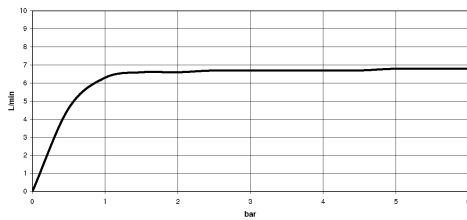

Hand shower set for bath rim or tile edge installation - Brushed Durabronz (23kt Gold)

IMO

27 702 980

Fits: IMO, MEM, CL.1, CYO

- COMPACT RAIN, max. flow rate 6.8 l/min (at 3 bar)
- with anti-scale system
- rosette 60 x 60 mm
- hole diameter 32 mm
- metal shower hose 2250mm with integrated anti-twist protection

Two-piece design allows hose to later be changed without dismantling the fitting.

Intrinsic protection against back flow.

	Brushed Durabronz (23kt Gold)	27 702 980-28
	Chrome	27 702 980-00
	Brushed Platinum	27 702 980-06
	Platinum	27 702 980-08
	Dark Chrome	27 702 980-19
	Brushed Light Gold	27 702 980-27
	Matte Black	27 702 980-33
	Brushed Champagne (22kt Gold)	27 702 980-46
	Champagne (22kt Gold)	27 702 980-47
	Brushed Chrome	27 702 980-93
	Brushed Dark Platinum	27 702 980-99

27 702 980

Flow rate chart

Certificates

Belgaqua_21-383- WRAS_2209005.
27_8.

Hand shower set for bath rim or tile edge installation - Brushed Durabronz (23kt Gold)

27 702 980

Parts for other finishes can be found here: Chrome