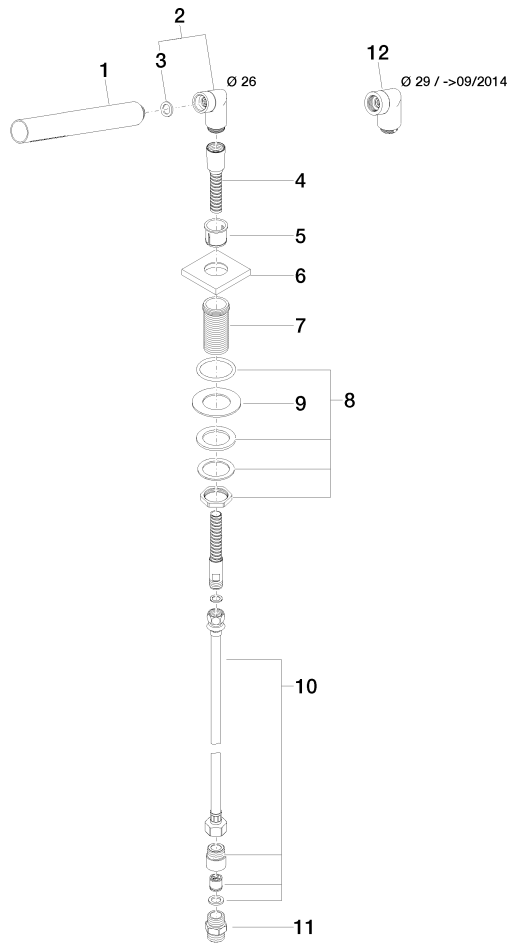

Hand shower set for bath rim or tile edge installation - Brushed Durabronz (23kt Gold)

IMO

27 702 980

Fits: IMO, MEM, CL.1, CYO

- COMPACT RAIN, max. flow rate 6.8 l/min (at 3 bar)
- with anti-scale system
- rosette 60 x 60 mm
- hole diameter 32 mm
- metal shower hose 2250mm with integrated anti-twist protection

Two-piece design allows hose to later be changed without dismantling the fitting.

Intrinsic protection against back flow.

	Brushed Durabronz (23kt Gold)	27 702 980-28
	Chrome	27 702 980-00
	Brushed Platinum	27 702 980-06
	Platinum	27 702 980-08
	Dark Chrome	27 702 980-19
	Brushed Light Gold	27 702 980-27
	Matte Black	27 702 980-33
	Brushed Champagne (22kt Gold)	27 702 980-46
	Champagne (22kt Gold)	27 702 980-47
	Brushed Chrome	27 702 980-93
	Brushed Dark Platinum	27 702 980-99

27 702 980

Flow rate chart

Certificates

Belgaqua_21-383- WRAS_2209005.
27_8.

Hand shower set for bath rim or tile edge installation - Brushed Durabronz (23kt Gold)

27 702 980

Parts for other finishes can be found here: Chrome

Spare parts list

No.	Item Number	Name	Quantity used	Delivery time
1	90 12 11 140 30-28	shower	1	20
2	04 24 04 287 00-28	nipple	1	20
3	90 14 20 002 00 90	seal	1	2
4	28 322 970-28	Metal shower hose 1/2" x 3/8" x 1750 mm - Brushed Durabronz (23kt Gold)	1	20
5	90 18 40 085 00 90	sleeve	1	2
6	09 27 68 003-28	rosette	1	20
7	09 30 01 090-07	sleeve	1	30
8	04 23 10 032 46 90	fixing set	1	2
9	09 30 11 060 90	disc	1	2
10	12 505 970 90	High pressure hose 1/2" x 3/8" x 500 mm -	1	2
11	90 24 03 168 00 90	nipple	1	2
12	04 24 04 187 00-28	nipple	1	20